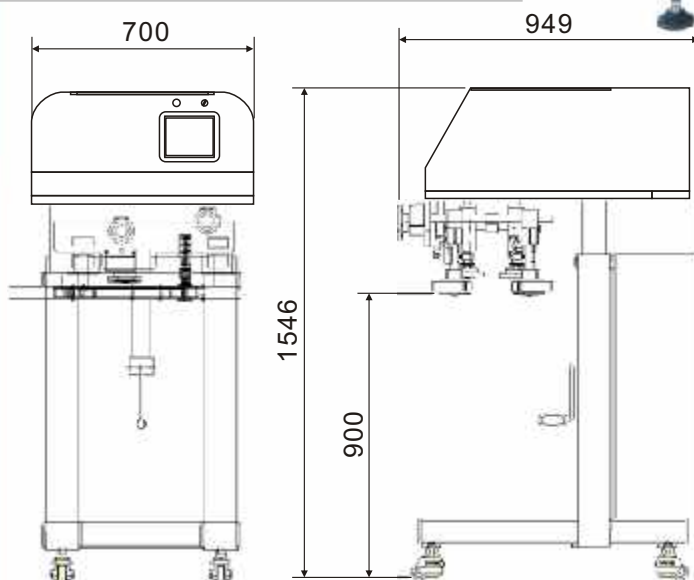

**IN-LINE
CAP RETORQUER
CVC 1208**

INTRODUCTION

IN-LINE CAP RETORQUER CVC 1208

The CVC 1208B In-Liner Cap Retorquer performs cap re-torque ensures the capping quality after bottle has passed through the induction cap sealing station.

SPECIFICATIONS

Technical Specifications:

Bottle diameter: 22 - 120 mm

Bottle Height: 60 - 250 mm

Cap diameter: 22 ~ 66 mm (standard) or 22 ~ 120 mm...

Power source: 220 V, 50/60 Hz, single phase

Power Consumption: 1.55 KW

Compressed air pressure: 87 psi (6 Kg/cm²)

Compressed air consumption: 13 cfm (350 liters / min)

Machine dimensions: L. 946 x W. 700 x H.1650 mm

Capacity: up to 120 bottles per minute.

CVC TECHNOLOGIES, INC.